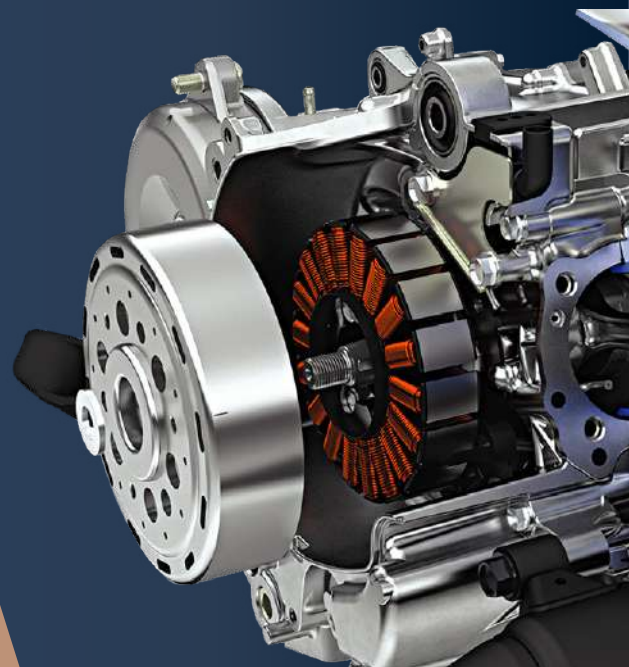

PGM-FI FUEL INJECTION

Intelligent PGM-FI system for optimum air-fuel ratio that provides superior performance, fuel savings, and reliable starts in any weather and lowered emissions.

Powerful 110cc Engines

Top-tier power and acceleration to make rides exciting.

Silent Start with ACG

Experience smooth and silent starts with reduced gear noise and maintenance.

Experience advanced technology that enhances combustion, performance and fuel efficiency like never before.